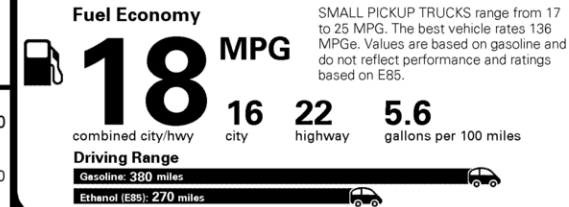

Manufacturer's Suggested Retail Base Price: $32,710.00

Options Included by Manufacturer
MOONROOF PACKAGE 800.00
Power Sliding Glass Moonroof w/ Tilt

DESTINATION CHARGES 960.00

Total* $34,470.00

***3 months of SiriusXM Service included, subscription sold separately; not available to buyers in AK or HI; some features not available in all markets.

**Not actual Monroney Label. Provided for informational purposes only. Vehicle features, pricing and other information subject to change, may vary from actual vehicle content and/or Monroney label description. While Nissan makes reasonable efforts to ensure accuracy of information, Nissan is not responsible for changes, errors or omissions. See actual vehicle and/or verify information in question with your Nissan dealer.

EPA DOT Fuel Economy and Environment

E85 Flexible-Fuel Vehicle Gasoline-Ethanol (E85)

You spend $3,250

more in fuel costs over 5 years compared to the average new vehicle.

Annual fuel cost $2,050